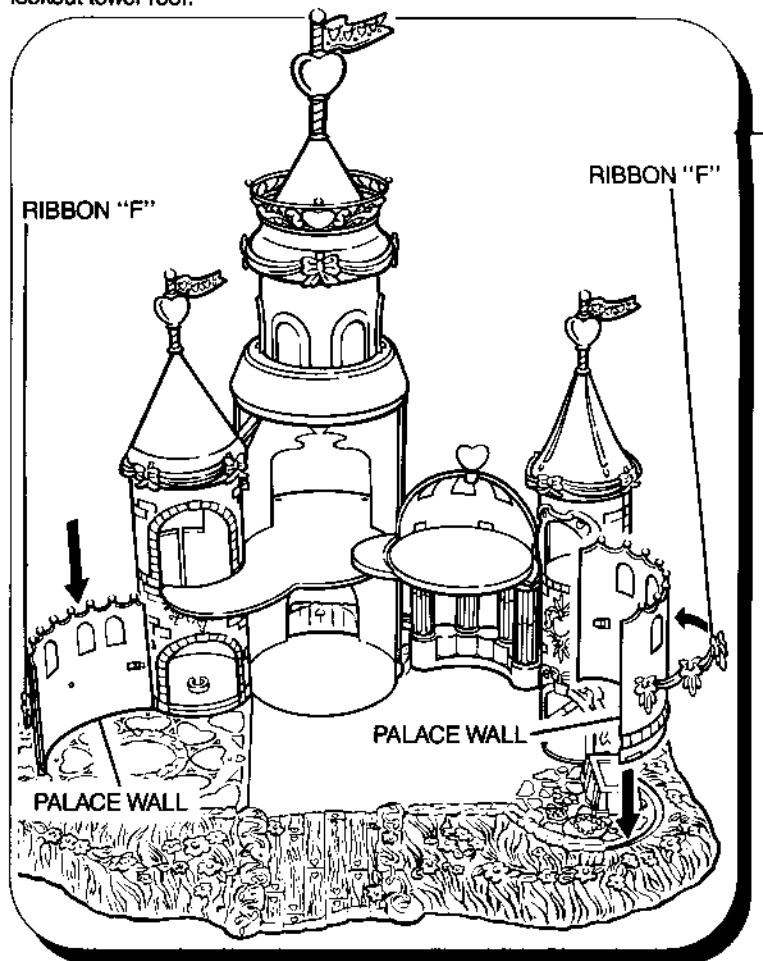

9. Insert light tower floor, on an angle, through window in second floor of light tower. Swing floor to a horizontal position, and snap tab on floor into slot in elevator tower window.

10. Snap lookout tower into playbase. To attach ribbon marked "C" to lookout tower roof, snap hook located on end without a bow into large hole in roof. Attach remaining hooks into holes in roof, placing last hook into large hole with first hook. Align straight-edged tab on roof with notch in top of tower, and press roof onto tower. Insert post on one medium flag into lookout tower roof.

11. Press together both halves of sun room pillars. Snap posts on dome into holes in top of pillars. Insert posts on unmarked ribbon into top of pillars. Attach sun room floor to top of pillars. Press notch on sun room heart into slot in sun room dome. Snap assembled sun room into playbase, aligning hole in sun dome floor with post on light tower floor.

12. Insert posts on ribbons marked "F" into holes in palace walls. Snap walls into playbase.