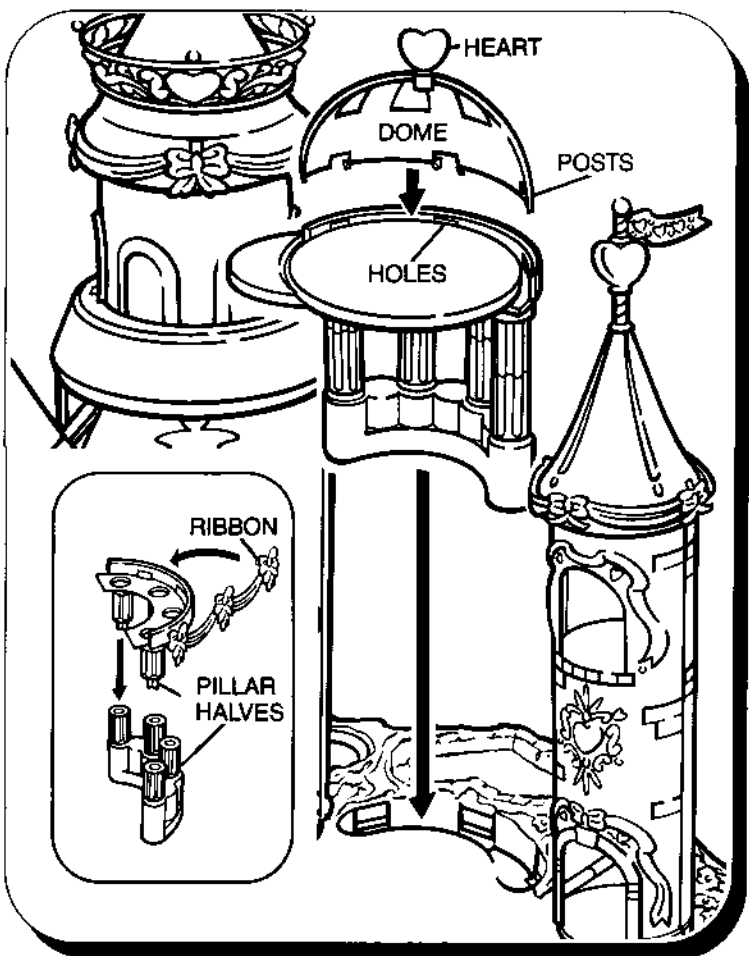

9. Insert light tower floor, on an angle, through window in second floor of light tower. Swing floor to a horizontal position, and snap tab on floor into slot in elevator tower window.

10. Snap lookout tower into playbase. To attach ribbon marked "C" to lookout tower roof, snap hook located on end without a bow into large hole in roof. Attach remaining hooks into holes in roof, placing last hook into large hole with first hook. Align straight-edged tab on roof with notch in top of tower, and press roof onto tower. Insert post on one medium flag into lookout tower roof.

11. Press together both halves of sun room pillars. Snap posts on dome into holes in top of pillars. Insert posts on unmarked ribbon into top of pillars. Attach sun room floor to top of pillars. Press notch on sun room heart into slot in sun room dome. Snap assembled sun room into playbase, aligning hole in sun dome floor with post on light tower floor.

12. Insert posts on ribbons marked "F" into holes in palace walls. Snap walls into playbase.